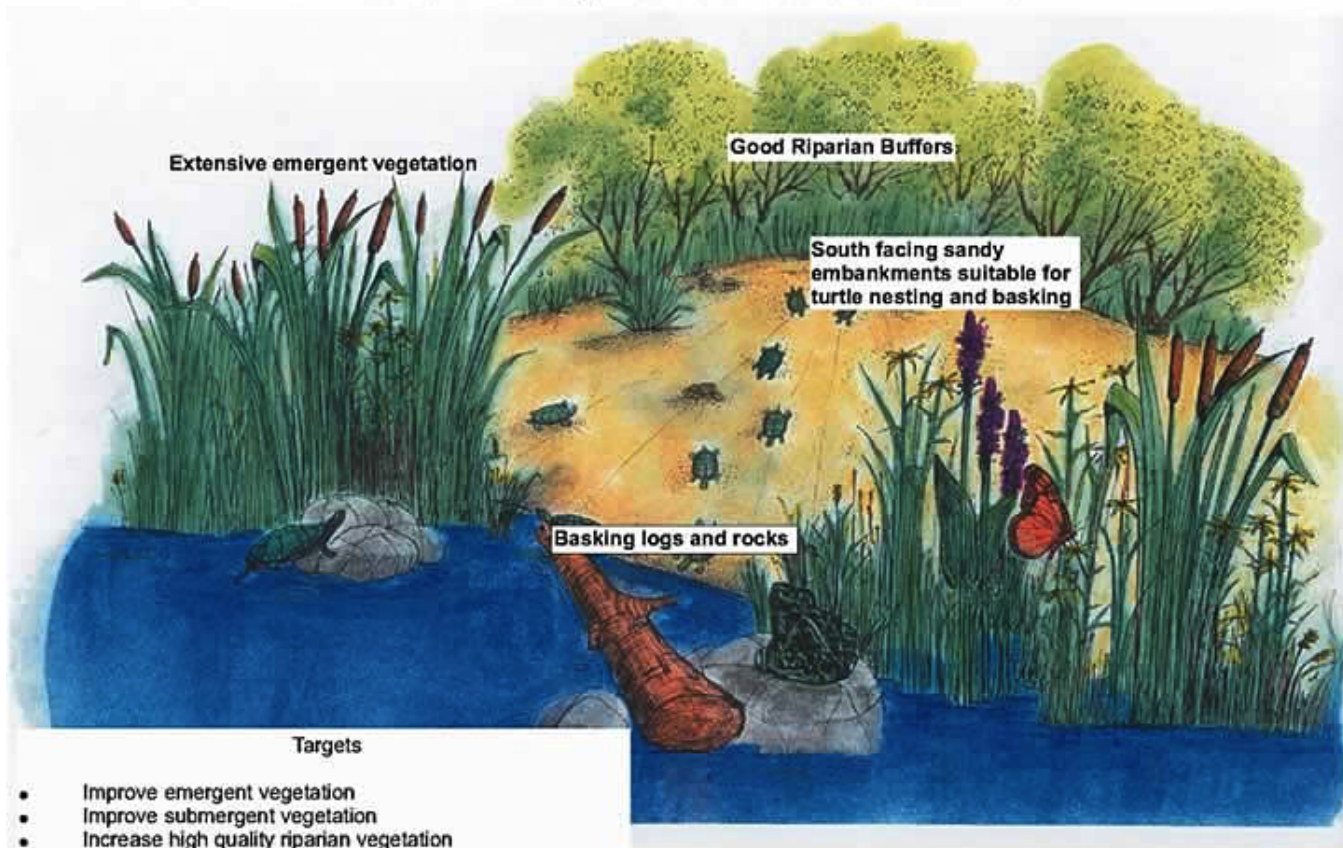

Turtle Habitat

RESTORATION TECHNIQUE: Reptile/Amphibian Habitat
HABITAT TYPE: Sheltered Embayments and Coastal Wetlands

Targets

- Improve emergent vegetation
- Improve submergent vegetation
- Increase high quality riparian vegetation
- Increase areas of primary production
- Improve forage for aquatic and terrestrial species
- Add structural elements to improve near shore habitats

Turtle Habitat Diagram: <http://www.aquatichabitat.ca/win-reptile-habitat.htm>

Red-eared Pond Slider Habitat Diagram

Observations:
